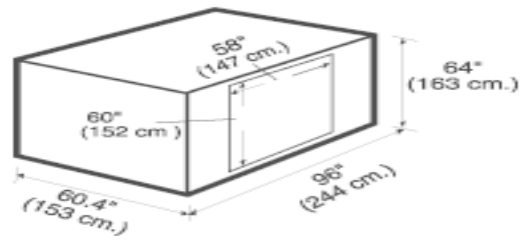

LD-4 (IATA Type 7A)

Internal Capacity:

194 cu ft

5 cu m

Maximum Gross Weight:

5,400 lb

2,450 kg

External Dimensions:

(L x W x H)

96" x 60.4" x 64"

244cm x 153cm x 163cm

Tare Weight

276 lb

126 kg

Container Prefix:

DQP