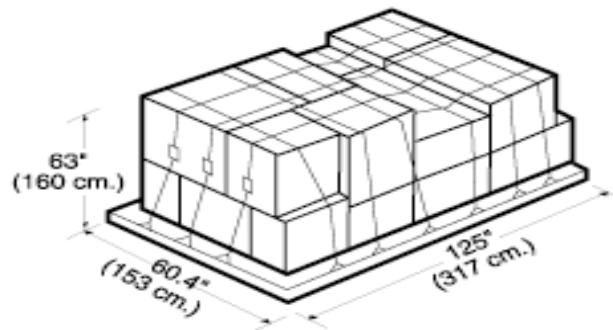

LD-11 Pallet (IATA Type 6)

External Displacement:

242 cu ft

6.9 cu m

Maximum Gross Weight:

7,000 lb

3,176 kg

Maximum External Dimensions:

(L x W x H)

125" x 60.4" x 63"

317cm x 153cm x 160cm

Tare Weight

220 lb

100 kg

Container Prefix:

P9A, PLB, PLA, PQF