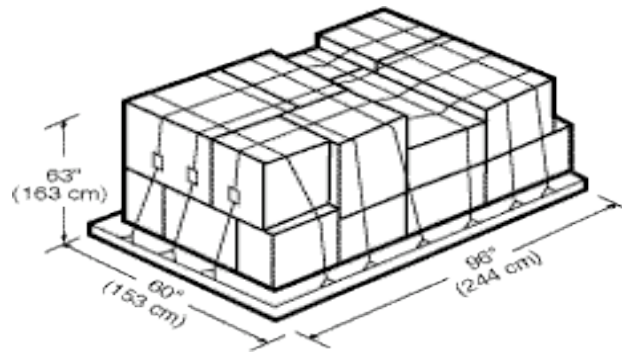

LD-4 Pallet (IATA Type 7A)

Internal Capacity:

195 cu ft

5 cu m

Maximum Gross Weight:

5,400 lb

2,450 kg

External Dimensions:

(L x W x H)

96" x 60.4" x 63"

244cm x 153cm x 163cm

Tare Weight

110 lb

50 kg

Container Prefix:

PNA, FQF, PQP